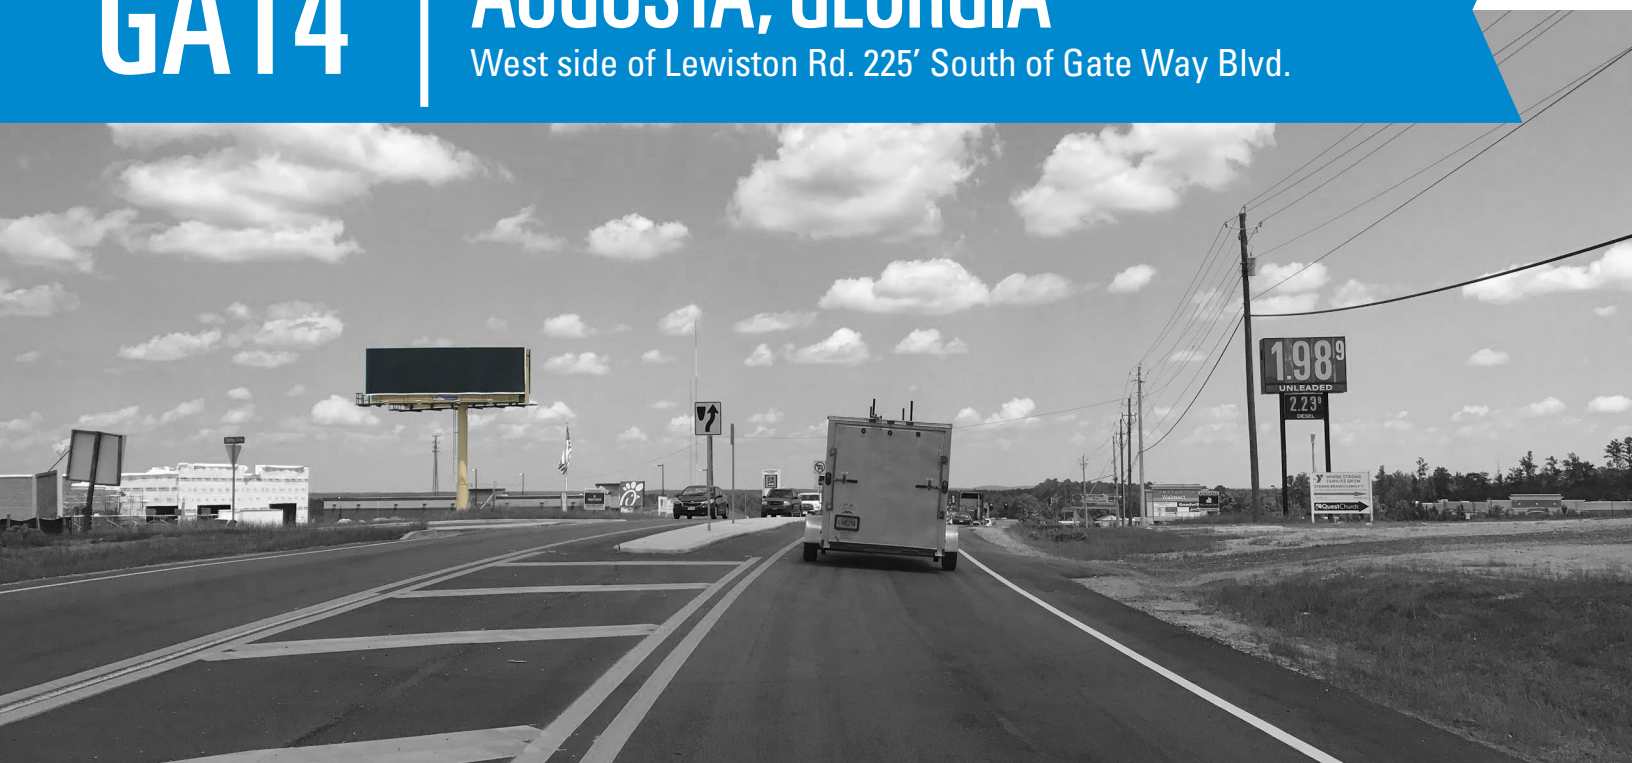

GA14

AUGUSTA, GEORGIA

West side of Lewiston Rd. 225' South of Gate Way Blvd.

14' X 48' ILLUMINATED STATIC BILLBOARD

Lat. 33.478486, Long. -82.197728 • 19,400 DEC • 582,000 Monthly

Be Still
DISPLAYS

CHRIS WITHERS

706-288-4616

withers4@comcast.net

bestilldisplays.com

GA14

AUGUSTA, GEORGIA

East side of Lewiston Rd. 225' South of Gate Way Blvd.

14' X 48' ILLUMINATED STATIC BILLBOARD

Lat. 33.478486, Long. -82.197728 • 19,400 DEC • 582,000 Monthly