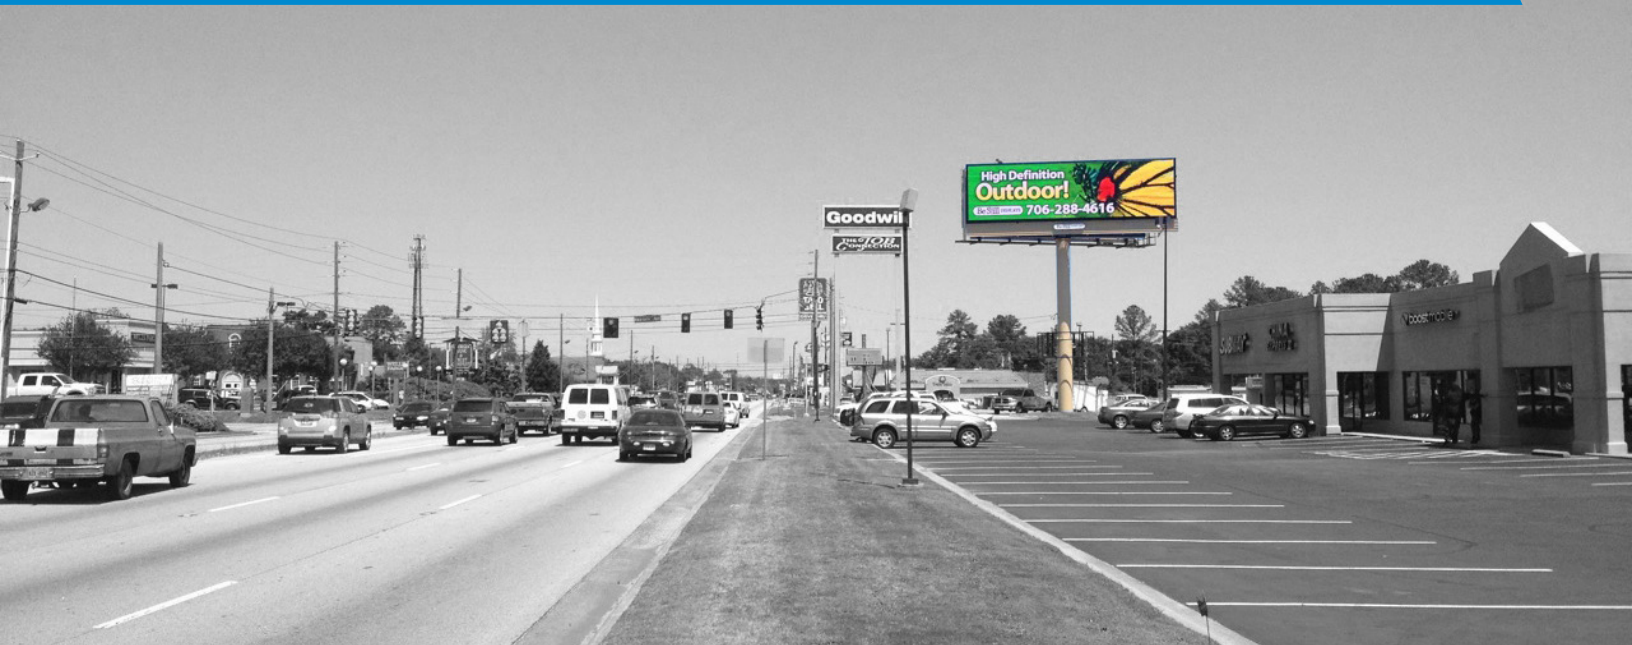

GA08

AUGUSTA, GEORGIA

E/S of Peach Orchard Rd. North of Windsor Springs Rd. Facing North

14' X 48' STATIC BILLBOARD

Lat. 33.411383, Long. -82.025814 • 27,200 DEC • 816,000 Monthly

Be Still
DISPLAYS

CHRIS WITHERS

706-288-4616
wITHERS4@comcast.net
bestilldisplays.com

GA08

AUGUSTA, GEORGIA

E/S of Peach Orchard Rd. North of Windsor Springs Rd. Facing South

14' X 48' LED BILLBOARD

Lat. 33.411383, Long. -82.025814 • 27,200 DEC • 816,000 Monthly