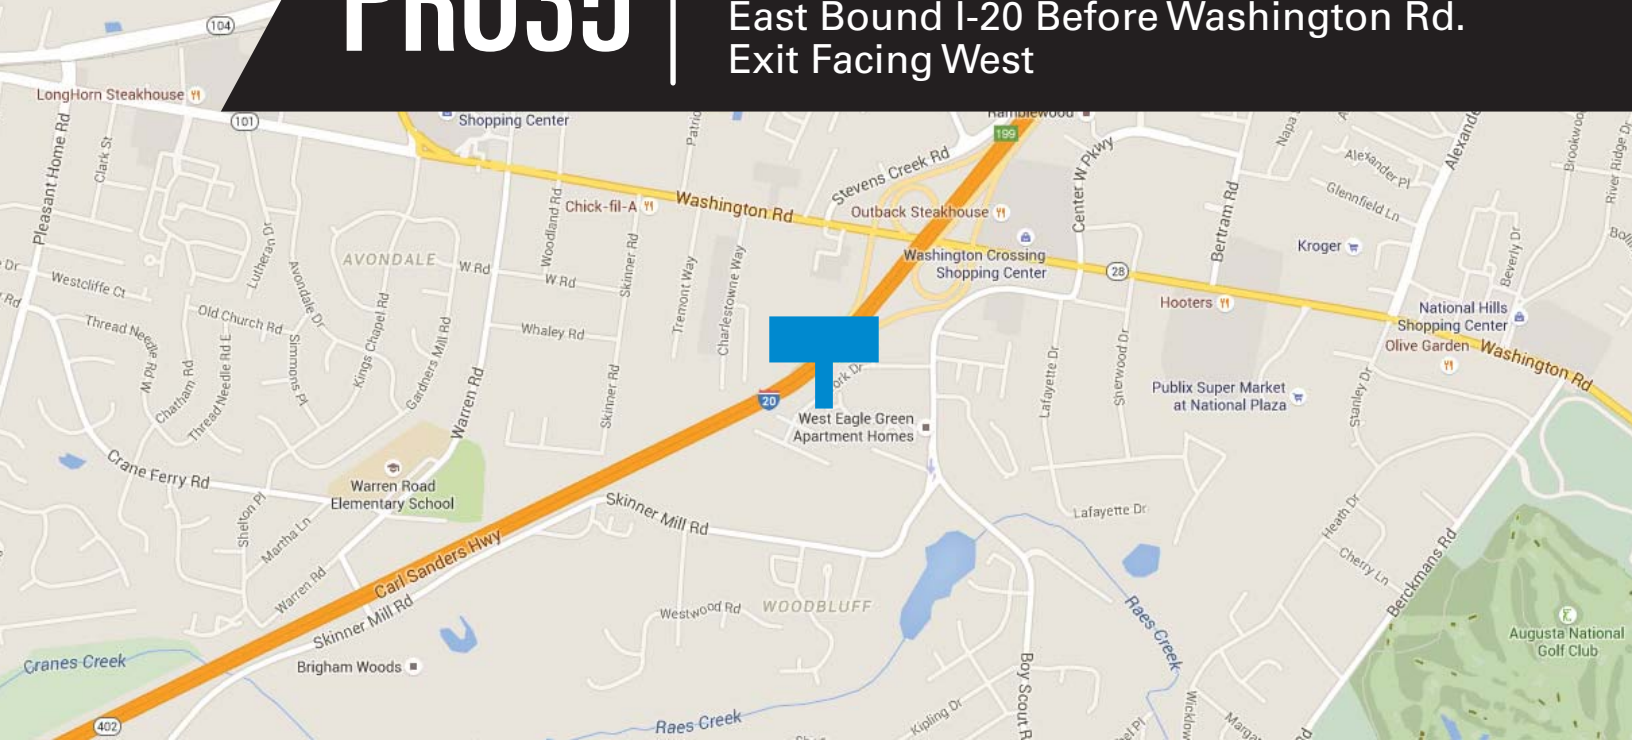

PRO35

AUGUSTA, GA

East Bound I-20 Before Washington Rd.
Exit Facing West

14' X 48' • LED (RHR)

Lat. 33,508027
Long. -82.046741
42,418 DEC
1,272,550 Monthly

InSite
MEDIACOM

Chris Withers
706.288.4616