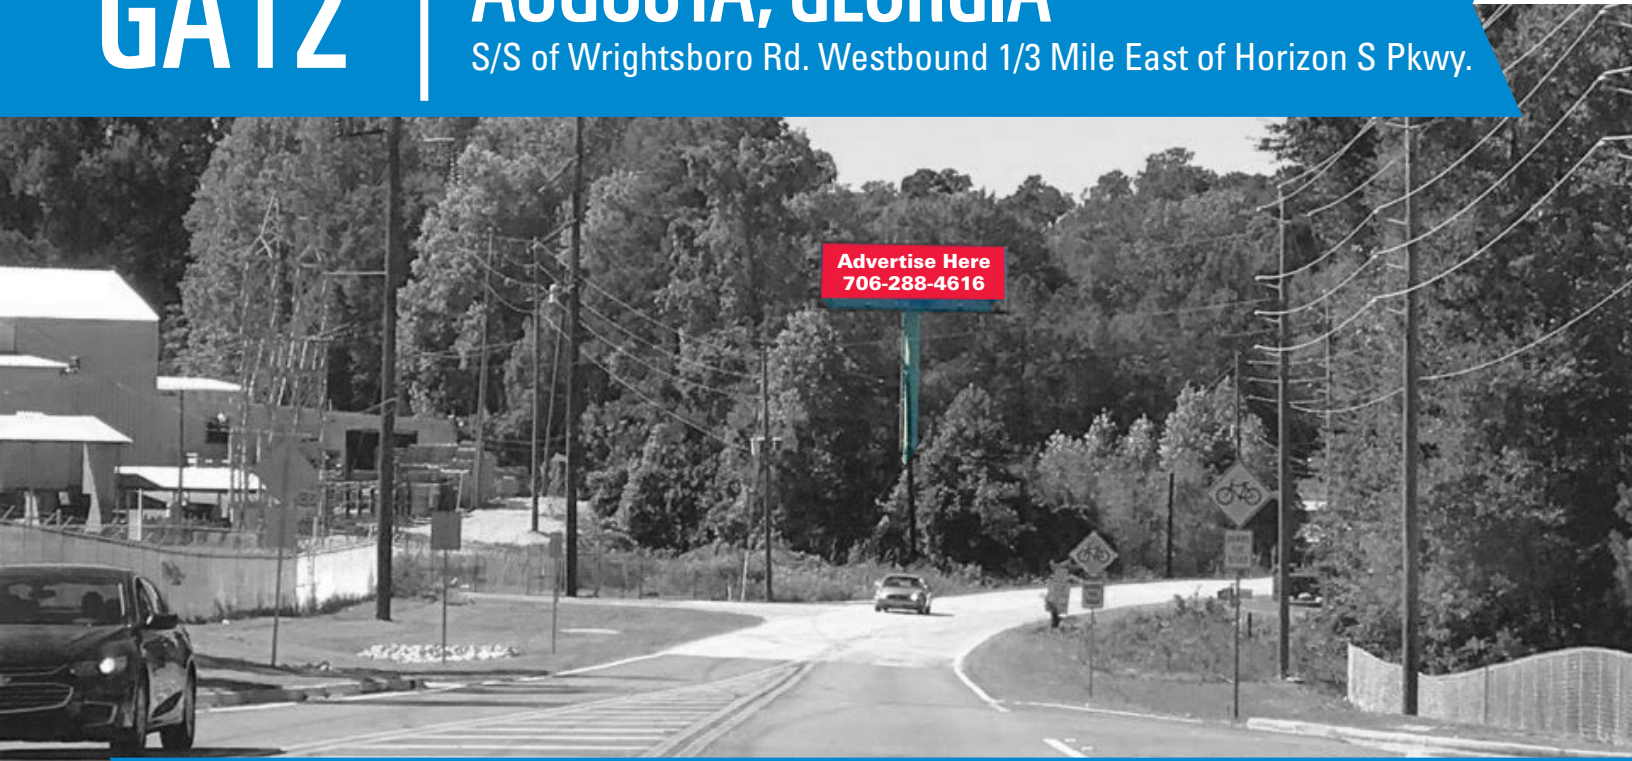

AUGUSTA, GEORGIA

S/S of Wrightsboro Rd. Westbound 1/3 Mile East of Horizon S Pkwy.

10'6" X 36' STATIC BILLBOARD

Lat. 33.457799, Long. -82.189348 • 11,800 Daily Traffic Count • 354,000 Monthly

Be Still
DISPLAYS

CHRIS WITHERS
706-288-4616
Chris@bestilldisplays.com
bestilldisplays.com